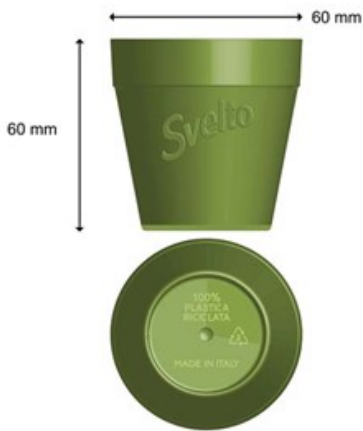

## Vasetto Svelto

### Features

Vasetto Svelto. Colore: verde cod. EE-493

---

### Dimension

60 mm x 60 mm. Peso: 18 g

---

### Product informations

**Commercial name:** Vasetto Svelto

**Material:** PP

**PSV da Raccolta Differenziata**

Recycled total	Post-consumer recycled	Pre-consumer recycled	By-product total	External by-product	Internal by-product	Virgin material
93%	--	--	--	--	--	--