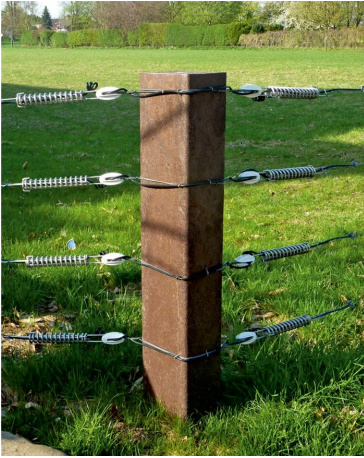

Travi

Features

Travi a "U" profilo terminale e standard - cod EGH1624150-EBH1624150-EGH1624300-EBH1624300 - cod RGH1624150-RBH1624150-RGH1624300-RBH1624300 - cod da RG0816150-RB0816150 a RG1624300A-RB1624300a

Dimension

- 16 cm - 24 cm x 150 cm - 300 cm - 8 cm - 16 cm x 16 cm - 24 cm x 150 cm x 300 cm

Product informations

Commercial name: Travi

Material: MIX

PSV da Raccolta Differenziata

Recycled total	Post-consumer recycled	Pre-consumer recycled	By-product total	External by-product	Internal by-product	Virgin material
95%	--	--	--	--	--	--