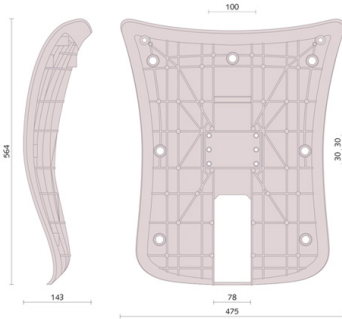

Schienale interno – Domino

Features

Schienale interno. Colore: nero cod 0102INTSCHDOM

Dimension

54 cm x 55 cm x 51 cm

Product informations

Commercial name: Schienale interno - Domino

Material: PP/PE

PSV da Raccolta Differenziata

Recycled total	Post-consumer recycled	Pre-consumer recycled	By-product total	External by-product	Internal by-product	Virgin material
93%	--	--	--	--	--	--

Productor informations