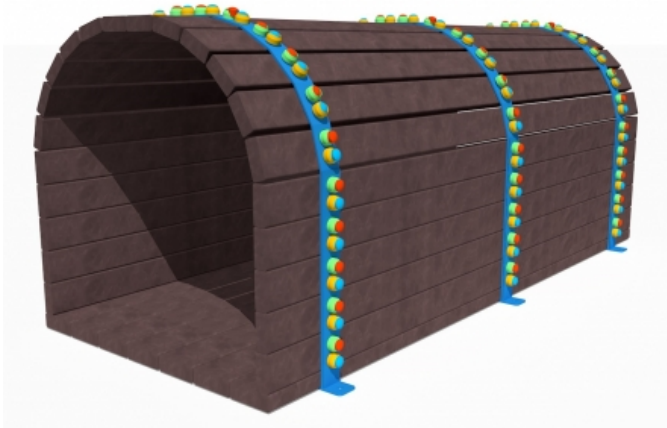

## Percorso Vita – Tunnel – PSR38

### Features

Percorso vita in plastica riciclata. 100% Made in Italy. Conforme alla norma EN 16630. cod PSR38

---

### Dimension

200 cm x 86 cm x 85 cm

---

### Product informations

**Commercial name:** Percorso Vita - Tunnel - PSR38

**Material:** MIX

**PSV da Raccolta Differenziata**

Recycled total	Post-consumer recycled	Pre-consumer recycled	By-product total	External by-product	Internal by-product	Virgin material
60%	60%	--	--	--	--	40%