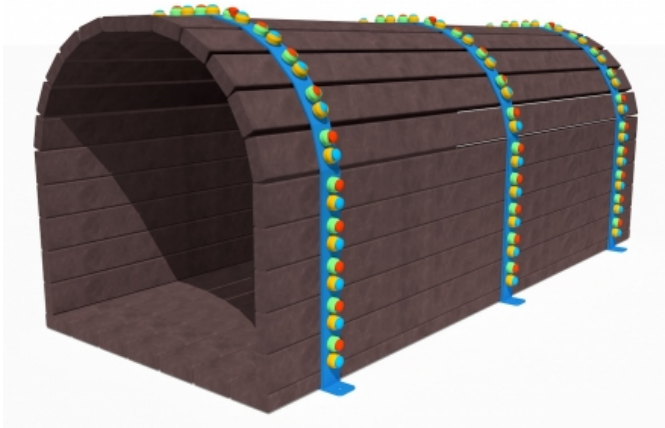

Percorso Vita – Tunnel – PSR38

Features

Percorso vita in plastica riciclata. 100% Made in Italy. Conforme alla norma EN 16630. cod PSR38

Dimension

200 cm x 86 cm x 85 cm

Product informations

Commercial name: Percorso Vita - Tunnel - PSR38

Material: MIX

PSV da Raccolta Differenziata

Recycled total	Post-consumer recycled	Pre-consumer recycled	By-product total	External by-product	Internal by-product	Virgin material
60%	60%	--	--	--	--	40%

Productor informations