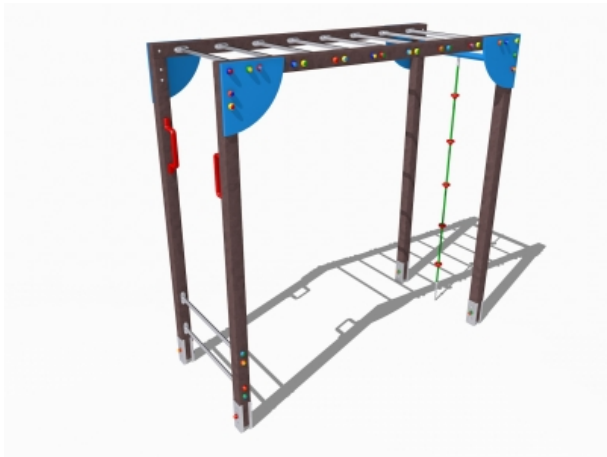

Percorso Vita – Percorso Sospeso Fune – PSR20

Features

Percorso vita in plastica riciclata. 100% Made in Italy. Conforme alla norma EN 16630. cod PSR20

Dimension

475 cm x 309 cm x 252 cm

Product informations

Commercial name: Percorso Vita - Percorso Sospeso Fune - PSR20

Material: MIX

PSV da Raccolta Differenziata

Recycled total	Post-consumer recycled	Pre-consumer recycled	By-product total	External by-product	Internal by-product	Virgin material
60%	60%	--	--	--	--	40%