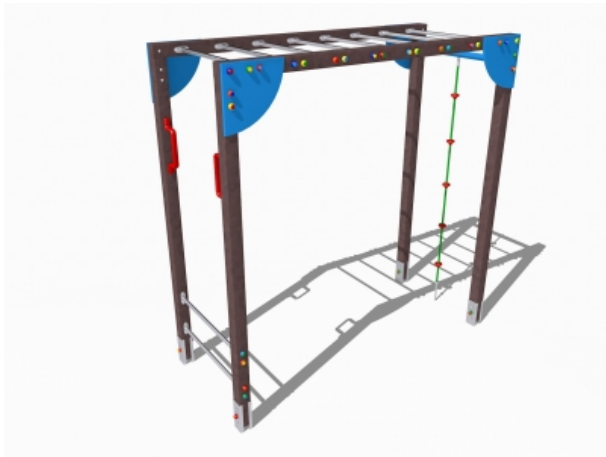

Percorso Vita – Percorso Sospeso Fune – PSR20

Features

Percorso vita in plastica riciclata. 100% Made in Italy. Conforme alla norma EN 16630. cod PSR20

Dimension

475 cm x 309 cm x 252 cm

Product informations

Commercial name: Percorso Vita - Percorso Sospeso Fune - PSR20

Material: MIX

PSV da Raccolta Differenziata

Recycled total	Post-consumer recycled	Pre-consumer recycled	By-product total	External by-product	Internal by-product	Virgin material
60%	60%	--	--	--	--	40%