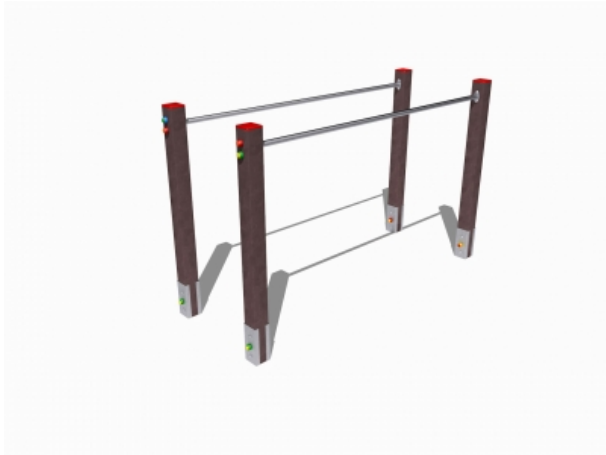

## Percorso Vita – Parallele – PSR08

### Features

Percorso vita in plastica riciclata. 100% Made in Italy. Conforme alla norma EN 16630. cod PSR08

---

### Dimension

200 cm x 74 cm x 128 cm

---