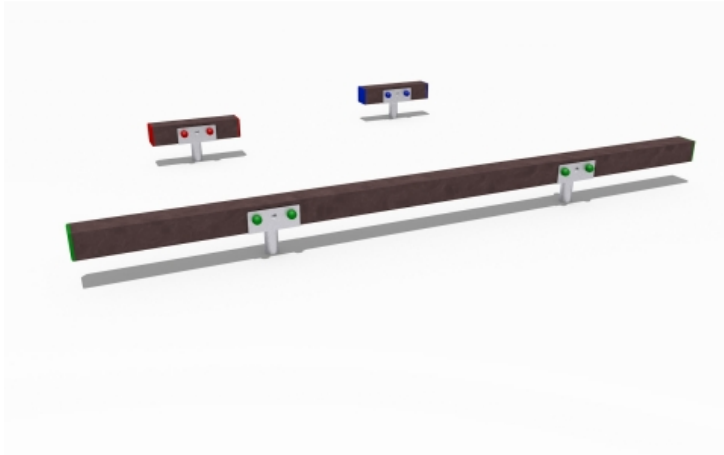

Percorso Vita – Parallele Doppie – PSR48

Features

Percorso vita in plastica riciclata. 100% Made in Italy. Conforme alla norma EN 16630. cod PSR48

Dimension

298 cm x 250 cm x 128 cm

Product informations

Commercial name: Percorso Vita - Parallele Doppie - PSR48

Material: MIX

PSV da Raccolta Differenziata

Recycled total	Post-consumer recycled	Pre-consumer recycled	By-product total	External by-product	Internal by-product	Virgin material
60%	60%	--	--	--	--	40%

Productor informations