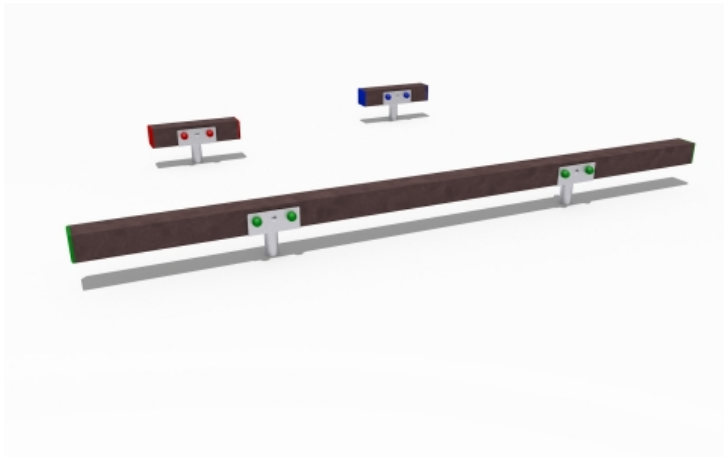

Percorso Vita – Parallele Doppie – PSR48

Features

Percorso vita in plastica riciclata. 100% Made in Italy. Conforme alla norma EN 16630. cod PSR48

Dimension

298 cm x 250 cm x 128 cm

Product informations

Commercial name: Percorso Vita - Parallele Doppie - PSR48

Material: MIX

PSV da Raccolta Differenziata

Recycled total	Post-consumer recycled	Pre-consumer recycled	By-product total	External by-product	Internal by-product	Virgin material
60%	60%	--	--	--	--	40%

Productor informations