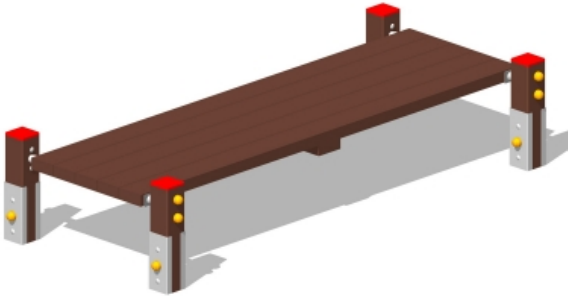

Percorso Vita – Panca Piana – PSR16

Features

Percorso vita in plastica riciclata. 100% Made in Italy. Conforme alla norma EN 16630. cod PSR16

Dimension

193 cm x 90 cm x 73 cm

Product informations

Commercial name: Percorso Vita - Panca Piana - PSR16

Material: MIX

PSV da Raccolta Differenziata

Recycled total	Post-consumer recycled	Pre-consumer recycled	By-product total	External by-product	Internal by-product	Virgin material
60%	60%	--	--	--	--	40%

Product information