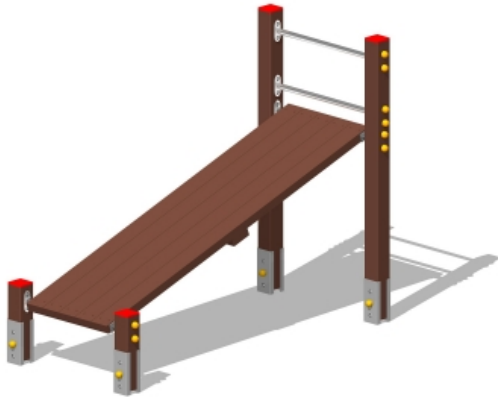

## Percorso Vita – Panca Inclinata – PSR15

### Features

Percorso vita in plastica riciclata. 100% Made in Italy. Conforme alla norma EN 16630. cod PSR15

---

### Dimension

181 cm x 88 cm x 145 cm

---