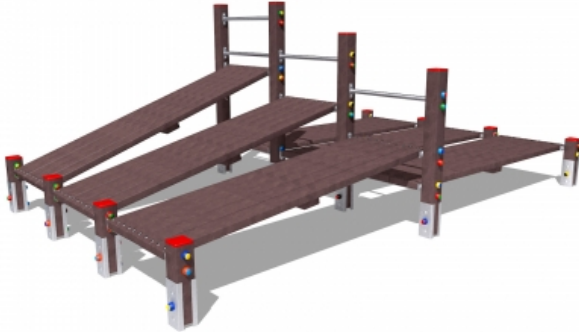

Percorso Vita – Panca Inclinata e Piana Tripla – PSR23

Features

Percorso vita in plastica riciclata. 100% Made in Italy. Conforme alla norma EN 16630. cod PSR23

Dimension

364 cm x 249 cm x 145 cm

Product informations

Commercial name: Percorso Vita - Panca Inclinata e Piana Tripla - PSR23

Material: MIX

PSV da Raccolta Differenziata

Recycled total	Post-consumer recycled	Pre-consumer recycled	By-product total	External by-product	Internal by-product	Virgin material
60%	60%	--	--	--	--	40%