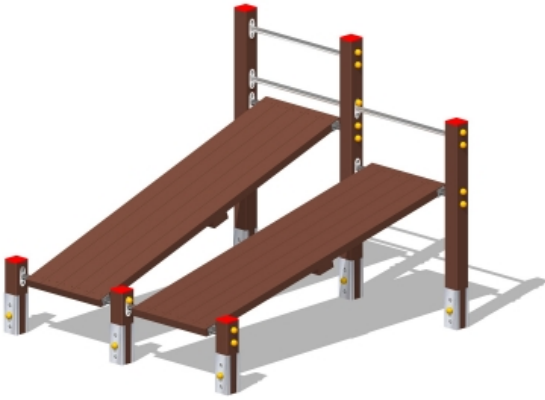

Percorso Vita – Panca Inclinata Doppia – PSR47

Features

Percorso vita in plastica riciclata. 100% Made in Italy. Conforme alla norma EN 16630. cod PSR47

Dimension

170 cm x 183 cm x 145 cm

Product informations

Commercial name: Percorso Vita - Panca Inclinata Doppia - PSR47

Material: MIX

PSV da Raccolta Differenziata

Recycled total	Post-consumer recycled	Pre-consumer recycled	By-product total	External by-product	Internal by-product	Virgin material
60%	60%	--	--	--	--	40%