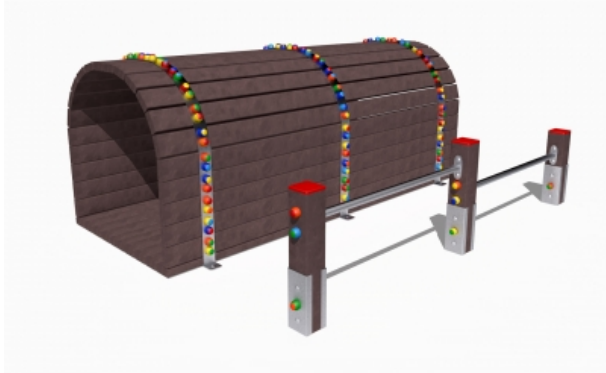

Percorso Vita – Lombari – PSR43

Features

Percorso vita in plastica riciclata. 100% Made in Italy. Conforme alla norma EN 16630. cod PSR43

Dimension

200 cm x 149 cm x 85 cm

Product informations

Commercial name: Percorso Vita - Lombari - PSR43

Material: MIX

PSV da Raccolta Differenziata

Recycled total	Post-consumer recycled	Pre-consumer recycled	By-product total	External by-product	Internal by-product	Virgin material
60%	60%	--	--	--	--	40%

Product information