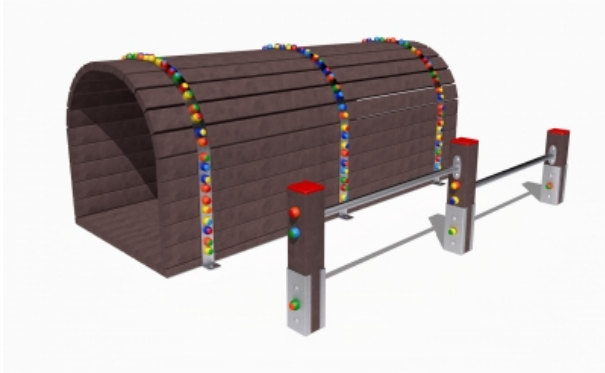

Percorso Vita – Lombari – PSR43

Features

Percorso vita in plastica riciclata. 100% Made in Italy. Conforme alla norma EN 16630. cod PSR43

Dimension

200 cm x 149 cm x 85 cm

Product informations

Commercial name: Percorso Vita - Lombari - PSR43

Material: MIX

PSV da Raccolta Differenziata

Recycled total	Post-consumer recycled	Pre-consumer recycled	By-product total	External by-product	Internal by-product	Virgin material
60%	60%	--	--	--	--	40%

Productor informations