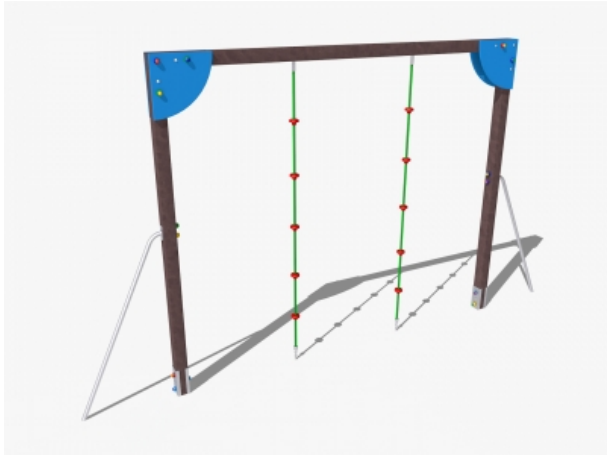

Percorso Vita – Funi – PSR18

Features

Percorso vita in plastica riciclata. 100% Made in Italy. Conforme alla norma EN 16630. cod PSR18

Dimension

495 cm x 213 cm x 300 cm

Product informations

Commercial name: Percorso Vita - Funi - PSR18

Material: MIX

PSV da Raccolta Differenziata

Recycled total	Post-consumer recycled	Pre-consumer recycled	By-product total	External by-product	Internal by-product	Virgin material
60%	60%	--	--	--	--	40%

Productor informations