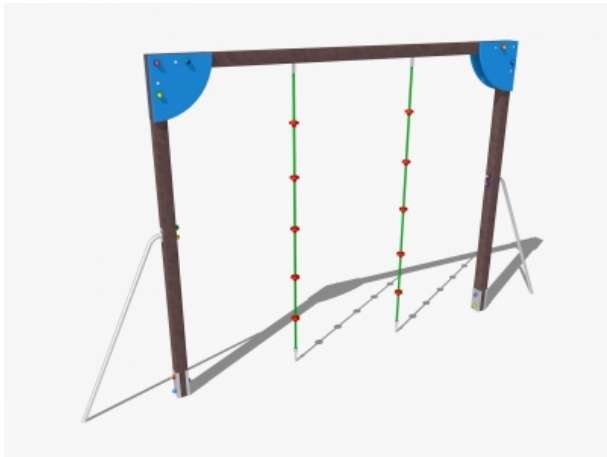

## Percorso Vita – Funi – PSR18

### Features

Percorso vita in plastica riciclata. 100% Made in Italy. Conforme alla norma EN 16630. cod PSR18

---

### Dimension

495 cm x 213 cm x 300 cm

---