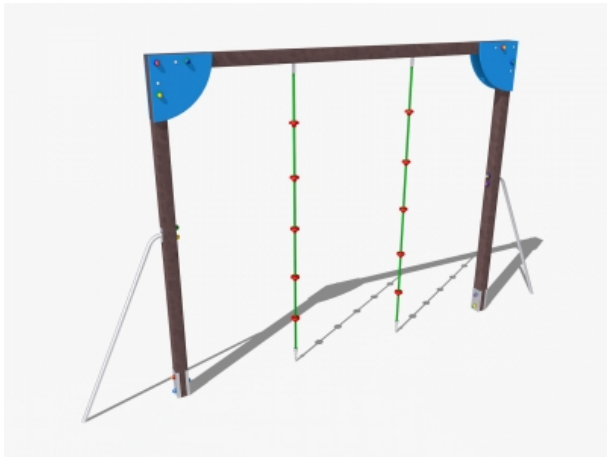

Percorso Vita – Funi – PSR18

Features

Percorso vita in plastica riciclata. 100% Made in Italy. Conforme alla norma EN 16630. cod PSR18

Dimension

495 cm x 213 cm x 300 cm

Product informations

Commercial name: Percorso Vita - Funi - PSR18

Material: MIX

PSV da Raccolta Differenziata

Recycled total	Post-consumer recycled	Pre-consumer recycled	By-product total	External by-product	Internal by-product	Virgin material
60%	60%	--	--	--	--	40%

Productor informations