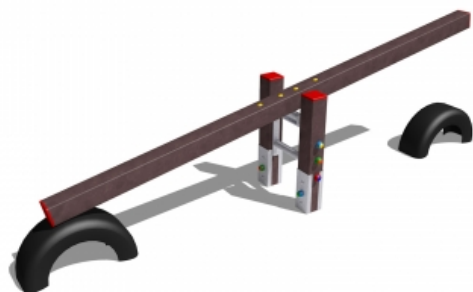

Percorso Vita – Asse Equilibrio Oscillante – PSR26

Features

Percorso vita in plastica riciclata. 100% Made in Italy. Conforme alla norma EN 16630. cod PSR26

Dimension

281 cm x 43 cm x 82 cm

Product informations

Commercial name: Percorso Vita - Asse Equilibrio Oscillante - PSR26

Material: MIX

PSV da Raccolta Differenziata

Recycled total	Post-consumer recycled	Pre-consumer recycled	By-product total	External by-product	Internal by-product	Virgin material
60%	60%	--	--	--	--	40%