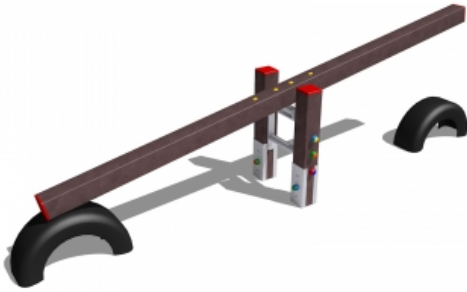

Percorso Vita – Asse Equilibrio Oscillante – PSR26

Features

Percorso vita in plastica riciclata. 100% Made in Italy. Conforme alla norma EN 16630. cod PSR26

Dimension

281 cm x 43 cm x 82 cm

Product informations

Commercial name: Percorso Vita - Asse Equilibrio Oscillante - PSR26

Material: MIX

PSV da Raccolta Differenziata

Recycled total	Post-consumer recycled	Pre-consumer recycled	By-product total	External by-product	Internal by-product	Virgin material
60%	60%	--	--	--	--	40%