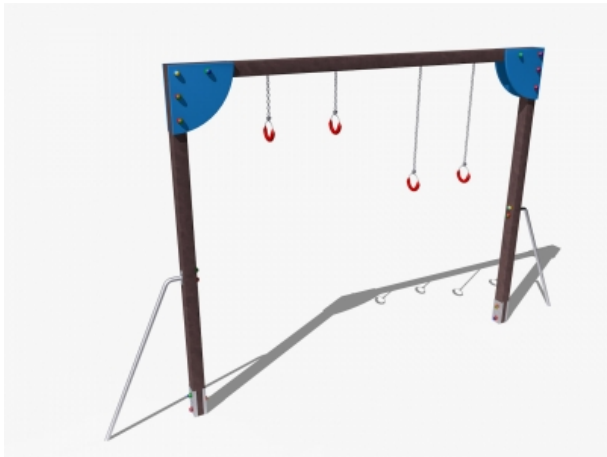

## Percorso Vita – Anelli – PSR17

### Features

Percorso vita in plastica riciclata. 100% Made in Italy. Conforme alla norma EN 16630. cod PSR17

---

### Dimension

495 cm x 213 cm x 300 cm

---

### Product informations

**Commercial name:** Percorso Vita - Anelli - PSR17

**Material:** MIX

**PSV da Raccolta Differenziata**

Recycled total	Post-consumer recycled	Pre-consumer recycled	By-product total	External by-product	Internal by-product	Virgin material
60%	60%	--	--	--	--	40%