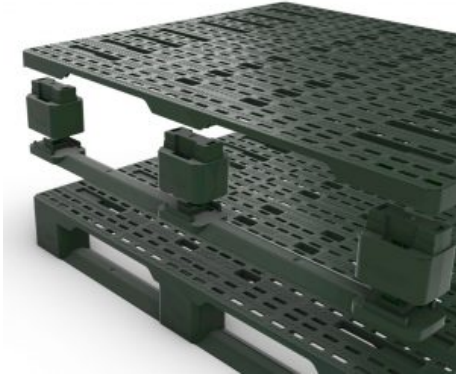

Pallet 60x80

Features

Pallet. Colore: nero cod PLPED6080 cod PLOPED6080

Dimension

60 cm x 80 cm. Carico massimo indicativo: 600 kg

Product informations

Commercial name: Pallet 60x80

Material: PP