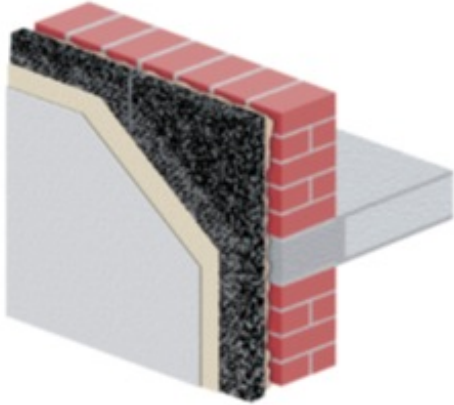

Isolamento termico – EPS 120 WHITE CAM (etics o non)

Features

Lastra isolante tagliata da blocco

Dimension

400 cm x 200 cm (diam massimo). Spessore da 1 cm a 100 cm

Product informations

Commercial name: Isolamento termico - EPS 120 WHITE CAM (etics o non)

Material: EPS

PSV MixEco

Recycled total	Post-consumer recycled	Pre-consumer recycled	By-product total	External by-product	Internal by-product	Virgin material
15%	8%	7%	--	--	--	85%

Product information

REXPOL SRL