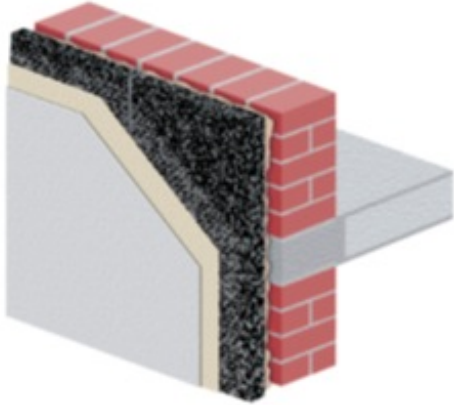

Isolamento termico – EPS 120 WHITE CAM (etics o non)

Features

Lastra isolante tagliata da blocco

Dimension

400 cm x 200 cm (diam massimo). Spessore da 1 cm a 100 cm

Product informations

Commercial name: Isolamento termico - EPS 120 WHITE CAM (etics o non)

Material: EPS

PSV MixEco

Recycled total	Post-consumer recycled	Pre-consumer recycled	By-product total	External by-product	Internal by-product	Virgin material
15%	15%	--	--	--	--	85%

Product information

REXPOL SRL