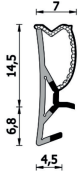

Guarnizione per finestre – 255 ESP DIS

255 ESP DIS
Per serramenti

Features

Guarnizione per serramenti

Dimension

in millimetri

Product informations

Commercial name: Guarnizione per finestre - 255 ESP DIS

Material: PVC TPE

PSV MixEco

Recycled total	Post-consumer recycled	Pre-consumer recycled	By-product total	External by-product	Internal by-product	Virgin material
36%	--	36%	--	--	--	64%

Product information