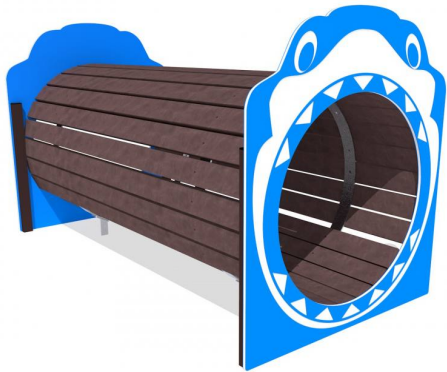

## Gioco – Tunnel Squalo a Doghe – G167R\_C

### Dimension

203 cm x 100 cm x 113 cm

---

### Product informations

**Commercial name:** Gioco - Tunnel Squalo a Doghe - G167R\_C

**Material:** PP

**PSV da Raccolta Differenziata**

Recycled total	Post-consumer recycled	Pre-consumer recycled	By-product total	External by-product	Internal by-product	Virgin material
60%	60%	--	--	--	--	40%