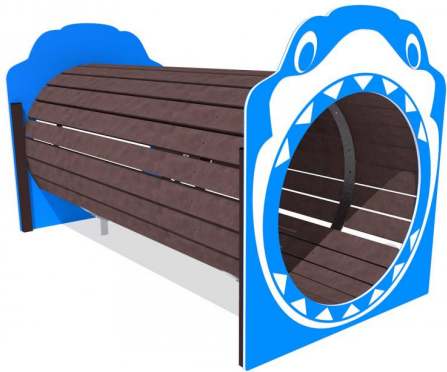

Gioco – Tunnel Squalo a Doghe – G167R_C

Features

Attrezzatura ludica adatta ai bambini dai 3 ai 12 anni. Conforme alla norma EN1176. 100% Made in Italy. cod G167R_C

Dimension

203 cm x 100 cm x 113 cm

Product informations

Commercial name: Gioco - Tunnel Squalo a Doghe - G167R_C

Material: PP

PSV da Raccolta Differenziata

Recycled total	Post-consumer recycled	Pre-consumer recycled	By-product total	External by-product	Internal by-product	Virgin material
60%	60%	--	--	--	--	40%