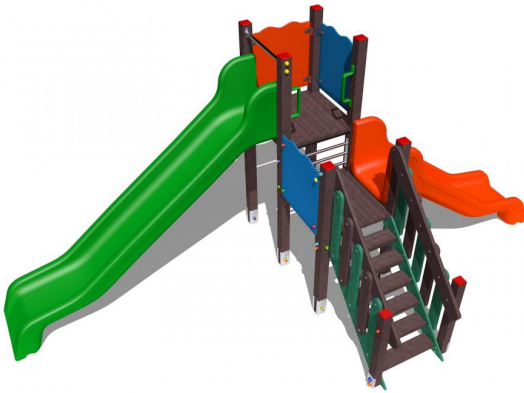

Gioco – Primula 2 Scivoli – CR030SD2

Features

Attrezzatura ludica adatta ai bambini dai 3 ai 12 anni. Conforme alla norma EN1176. 100% Made in Italy. cod CR030SD2

Dimension

458 cm x 437 cm x 332 cm

Product informations

Commercial name: Gioco - Primula 2 Scivoli - CR030SD2

Material: PP

PSV da Raccolta Differenziata

Recycled total	Post-consumer recycled	Pre-consumer recycled	By-product total	External by-product	Internal by-product	Virgin material
71%	71%	--	--	--	--	29%