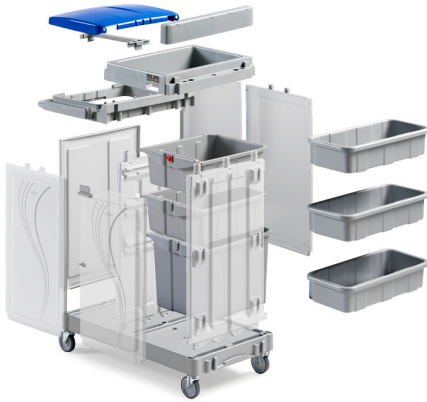

Componenti per carrelli Alpha – Vaschetta laterale

Features

Componenti per carrelli Alpha: vaschetta laterale. Colore: grigio, grigio antibatterico cod P1191100U

Dimension

Product informations

Commercial name: Componenti per carrelli Alpha – Vaschetta laterale

Material: PP

PSV MixEco

Recycled total	Post-consumer recycled	Pre-consumer recycled	By-product total	External by-product	Internal by-product	Virgin material
33%	--	33%	--	--	--	67%

Productor informations