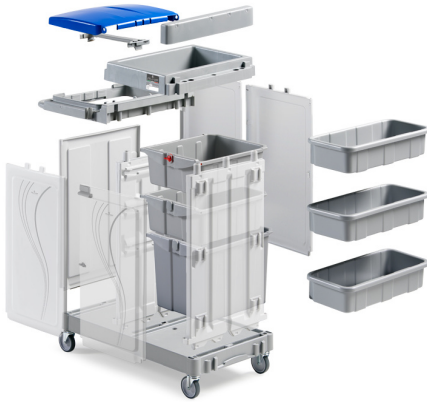

## Componenti per carrelli Alpha – Vaschetta laterale

### Features

Componenti per carrelli Alpha: vaschetta laterale. Colore: grigio, grigio antibatterico cod P1191100U

---

### Product informations

**Commercial name:** Componenti per carrelli Alpha – Vaschetta laterale

**Material:** PP

**PSV MixEco**

Recycled total	Post-consumer recycled	Pre-consumer recycled	By-product total	External by-product	Internal by-product	Virgin material
33%	--	33%	--	--	--	67%