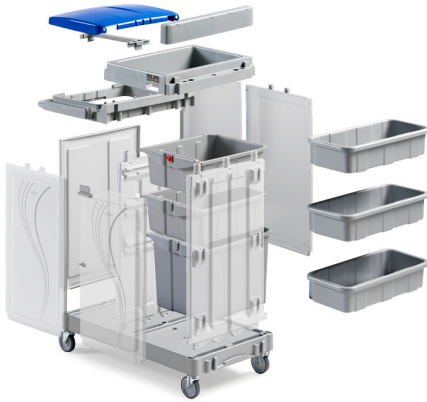

Componenti per carrelli Alpha – Portasacco

Features

Componenti per carrelli Alpha: portasacco. Colore: grigio - cod P516010U

Dimension

- capacità: 60 L x 2 - ca

Product informations

Commercial name: Componenti per carrelli Alpha – Portasacco

Material: PP

PSV MixEco

Recycled total	Post-consumer recycled	Pre-consumer recycled	By-product total	External by-product	Internal by-product	Virgin material
21%	--	21%	--	--	--	79%

Product information

FILMOP INTERNATIONAL SRL