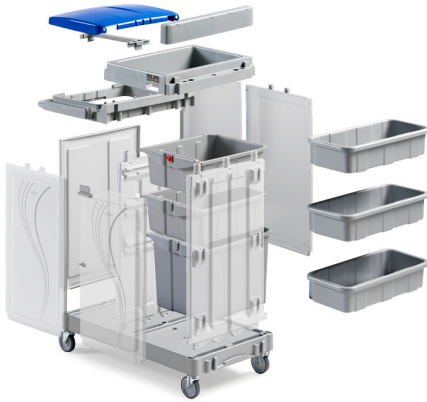

Componenti per carrelli Alpha – Appendice

Features

Componenti per carrelli Alpha: appendice cod P115001U

Dimension

Product informations

Commercial name: Componenti per carrelli Alpha – Appendice

Material: PP