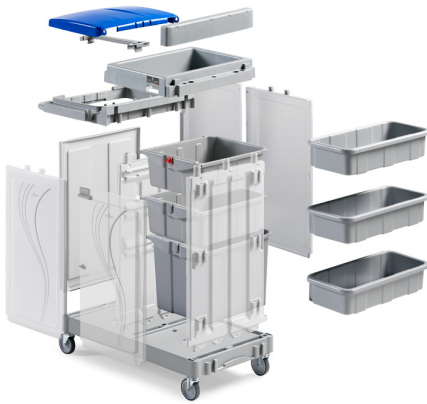

Componenti per carrelli Alpha – Appendice

Features

Componenti per carrelli Alpha: appendice cod P115001U

Dimension

Product informations

Commercial name: Componenti per carrelli Alpha – Appendice

Material: PP