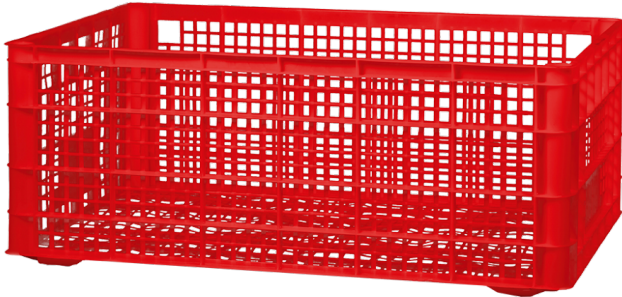

Cassa a perdere – 40x60x22

Features

Cassa a perdere. Vari colori - 40x60x22N-IPER; - 40X60X22N-IPERIML; - 40X60X22V-IPER

Dimension

40 cm x 60 cm x 22 cm

Product informations

Commercial name: Cassa a perdere - 40x60x22