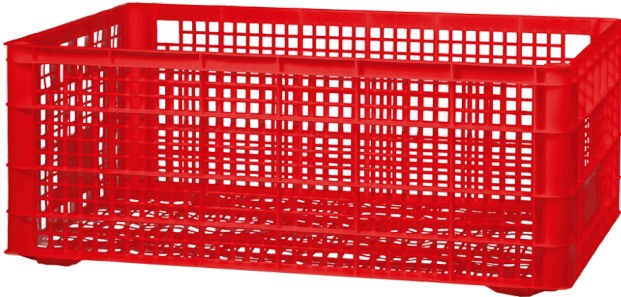

## Cassa a perdere – 40x60x22

### Features

Cassa a perdere. Vari colori - 40x60x22N-IPER; - 40X60X22N-IPERIML; - 40X60X22V-IPER

---

### Dimension

40 cm x 60 cm x 22 cm

---

### Product informations

**Commercial name:** Cassa a perdere - 40x60x22

**Material:** PP

**PSV da Raccolta Differenziata**

Recycled total	Post-consumer recycled	Pre-consumer recycled	By-product total	External by-product	Internal by-product	Virgin material
88%	--	--	--	--	--	--