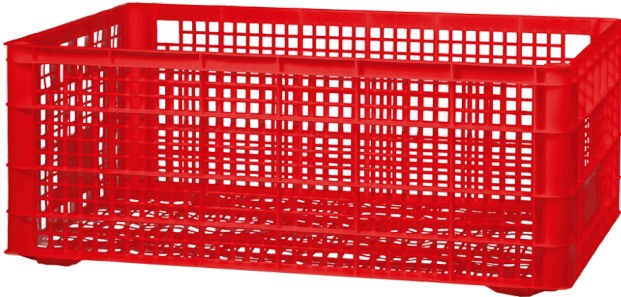

## Cassa a perdere – 40x60x22

### Features

Cassa a perdere per ortofrutta. Colori vari - 40x60x22R; - 40x60x22A; - 40x60x22R/BLU-IPER; - 40X60X22A-IPER.

---

### Dimension

40 cm x 60 cm x 22 cm

---

### Product informations

**Commercial name:** Cassa a perdere - 40x60x22

**Material:** PP

**PSV da Raccolta Differenziata**

Recycled total	Post-consumer recycled	Pre-consumer recycled	By-product total	External by-product	Internal by-product	Virgin material
95%	--	--	--	--	--	--