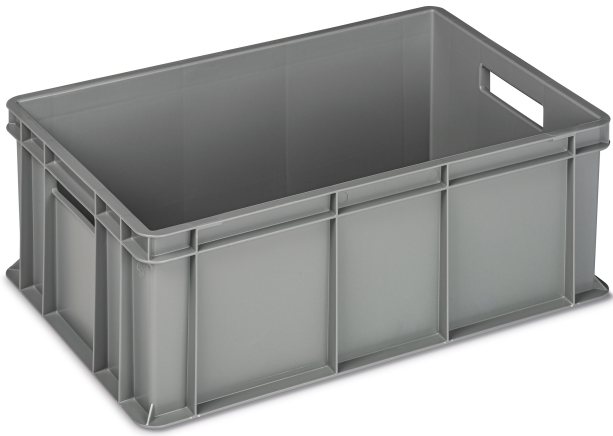

## Cassa – 4422-GRI

### Features

Cassa. Colore: grigio cod 4422-GRI

---

### Dimension

60 cm x 40 cm 22 cm

---

### Product informations

**Commercial name:** Cassa - 4422-GRI

**Material:** PP

**PSV MixEco**

Recycled total	Post-consumer recycled	Pre-consumer recycled	By-product total	External by-product	Internal by-product	Virgin material
50%	50%	--	--	--	--	50%