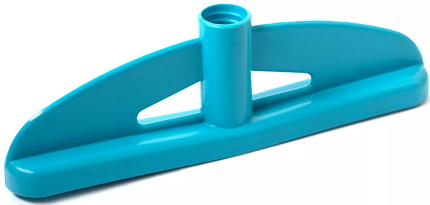

## Base per scopa Green Family – Lunotto

### Features

Supporto per scopa alta in plastica. Colore: verde cod 503

---

### Dimension

spessore: 14,9 mm. lunghezza: 232 mm. Larghezza: 33 mm

---

### Product informations

**Commercial name:** Base per scopa Green Family - Lunotto

**Material:** PP

**PSV MixEco**

Recycled total	Post-consumer recycled	Pre-consumer recycled	By-product total	External by-product	Internal by-product	Virgin material
94%	47%	47%	--	--	--	6%