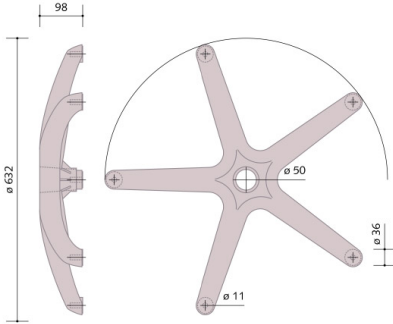

Base – Base 630

Features

Base. Colore: nero cod 0106BASDIA630

Dimension

125 cm x 100 cm x 225 cm

Product informations

Commercial name: Base - Base 630

Material: PA

PSV MixEco

Recycled total	Post-consumer recycled	Pre-consumer recycled	By-product total	External by-product	Internal by-product	Virgin material
30%	--	--	--	--	--	--

Product information

3P PLAST SRL

VIA BOSCHI, 10 - 35014 PADOVA (PD)