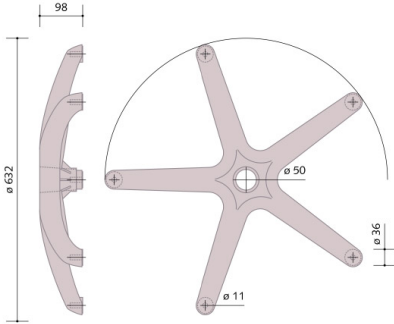

## Base – Base 630

### Features

Base. Colore: nero cod 0106BASDIA630

---

### Dimension

125 cm x 100 cm x 225 cm

---