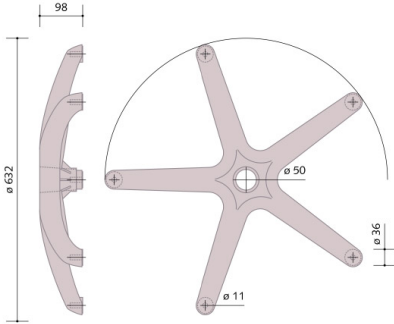

Base – Base 630

Features

Base. Colore: nero cod 0106BASDIA630

Dimension

125 cm x 100 cm x 225 cm

Product informations

Commercial name: Base - Base 630

Material: PA

PSV MixEco

Recycled total	Post-consumer recycled	Pre-consumer recycled	By-product total	External by-product	Internal by-product	Virgin material
30%	--	--	--	--	--	--

Product information

3P PLAST SRL

VIA BOSCHI, 10 - 35014 PADOVA (PD)