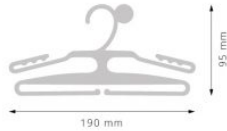

Appendino – 902-2B24RPS-NE

Features

Appendino per body e maglieria. Colore: nero

Dimension

da 190 mm a 240 mm x 120 mm

Product informations

Commercial name: Appendino - 902-2B24RPS-NE

Material: PP