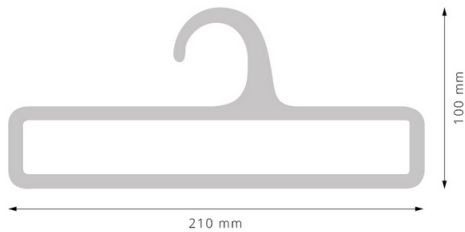

Appendino – 440-...RSP-NE

Features

Appendino per biancheria casa, foulard / sciarpe. Colore: nero

Dimension

da 210 mm a 320 mm x 30 mm

Product informations

Commercial name: Appendino - 440-...RSP-NE

Material: PP

PSV MixEco

| Recycled total | Post-consumer recycled | Pre-consumer recycled | By-product total | External by-product | Internal by-product | Virgin material |
|----------------|------------------------|-----------------------|------------------|---------------------|---------------------|-----------------|
| 98% | -- | 98% | -- | -- | -- | 2% |