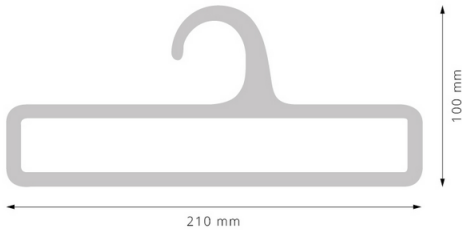

Appendino – 440-21RPP-NE

Features

Appendino per biancheria casa, foulard / sciarpe. Colore: nero

Dimension

da 210 mm a 320 mm x 30 mm

Product informations

Commercial name: Appendino - 440-21RPP-NE

Material: PP

PSV MixEco

Recycled total	Post-consumer recycled	Pre-consumer recycled	By-product total	External by-product	Internal by-product	Virgin material
95%	95%	--	--	--	--	5%

Product information

PLASTI-MAX SPA

VIA GIUSEPPE MICCA, 68 - 24064 GRUMELLO SUL MONTE (BG)