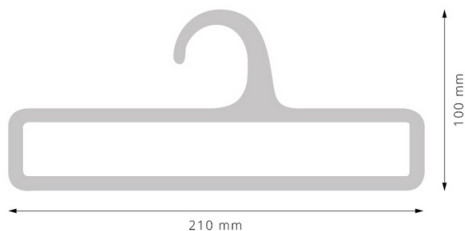

Appendino – 440-21RPP-NE

Features

Appendino per biancheria casa, foulard / sciarpe. Colore: nero

Dimension

da 210 mm a 320 mm x 30 mm

Product informations

Commercial name: Appendino - 440-21RPP-NE

Material: PP

PSV MixEco

Recycled total	Post-consumer recycled	Pre-consumer recycled	By-product total	External by-product	Internal by-product	Virgin material
95%	95%	--	--	--	--	5%

Product information

PLASTI-MAX SPA

VIA GIUSEPPE MICCA, 68 - 24064 GRUMELLO SUL MONTE (BG)