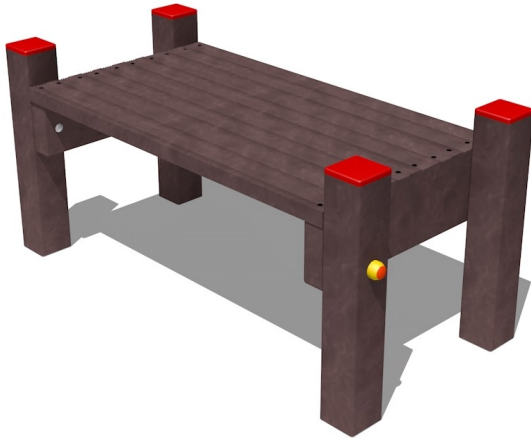

Agility dog – Saliscendi Agility Dog – PAD06

Features

Agility dog per aree per cani cod PAD06

Dimension

103 cm x 48 cm x 48 cm

Product informations

Commercial name: Agility dog - Saliscendi Agility Dog - PAD06