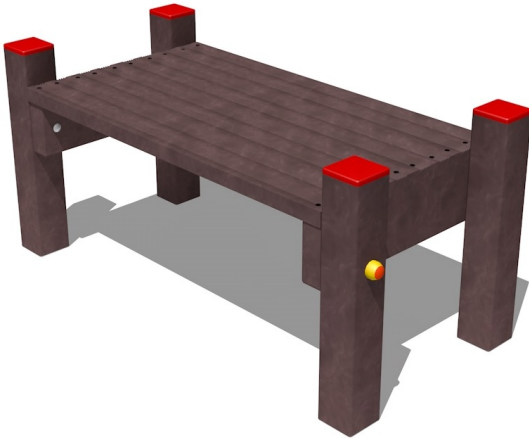

Agility dog – Saliscendi Agility Dog – PAD06

Features

Agility dog per aree per cani cod PAD06

Dimension

103 cm x 48 cm x 48 cm

Product informations

Commercial name: Agility dog - Saliscendi Agility Dog - PAD06